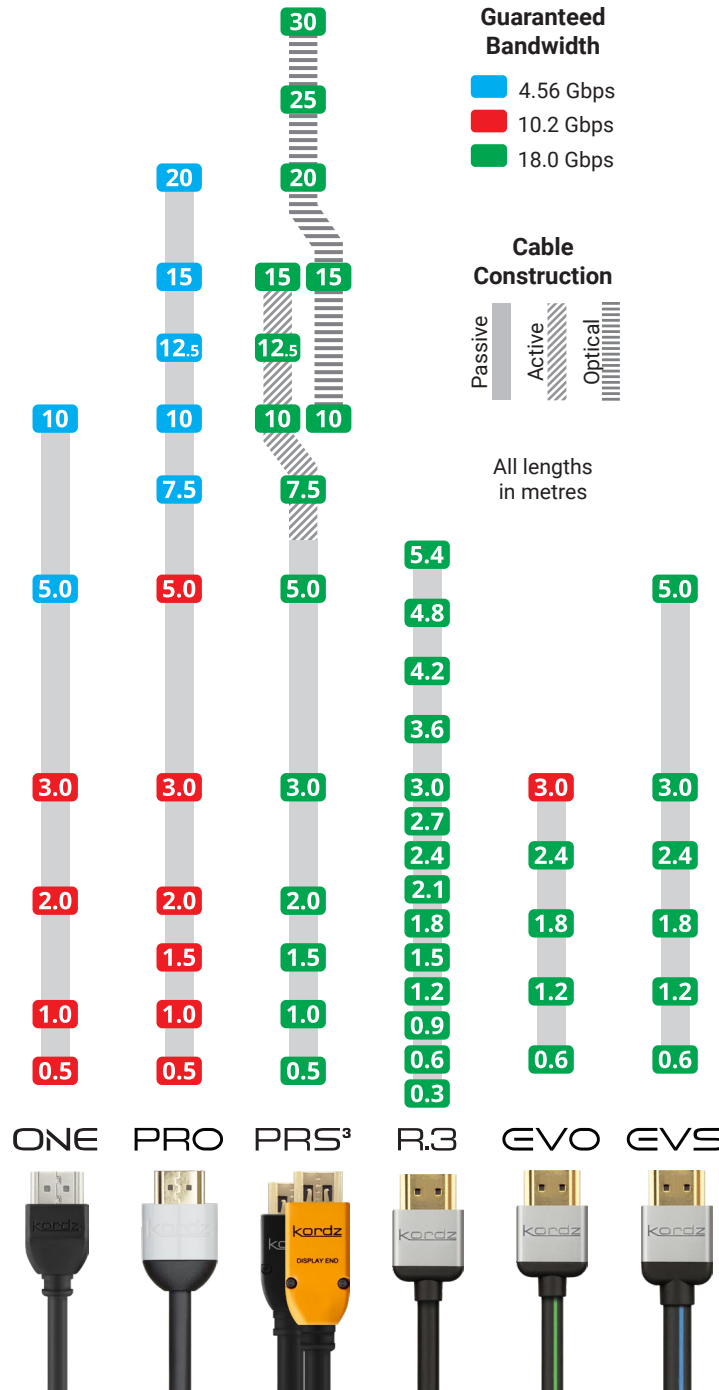

4K Certification

DPL Laboratories 4K-18G Deep Color

DPL Laboratories, Inc. are experts on high-bandwidth digital signaling solutions. The respected DPL 4K Product Certification Program is designed to combat the fears of cable and display manufacturers and end users alike.

THX Certified 4K Interconnect

The THX Interconnect Certification Program for 4K was developed specifically to benchmark HDMI cables capable of supporting HDMI 2.0 bandwidth demands. Certified cables must pass approximately 75 THX laboratory tests that span not only electrical and communication protocol performance, but also mechanical integrity and interoperability.

HDMI® Cable Guide

Kordz HDMI cables		Retail	
		All Purpose	Audio/Video Enthusiast
Commercial	Bulk Packaging	ONE	EVS
	Make Installations Easier	PRO	EVO
	High Performance	PRS³	R.3
Critical Applications	High Performance	PRS³	R.3
	Make Installations Easier	PRO	EVO
	High Performance	PRS³	R.3
Audio/Video Enthusiast	Bulk Packaging	ONE	EVS
	Make Installations Easier	PRO	EVO
	High Performance	PRS³	R.3

Note: Two years warranty on Kordz PRS³ active and optical (AOC) cables. Lifetime warranty on all Kordz passive cables.